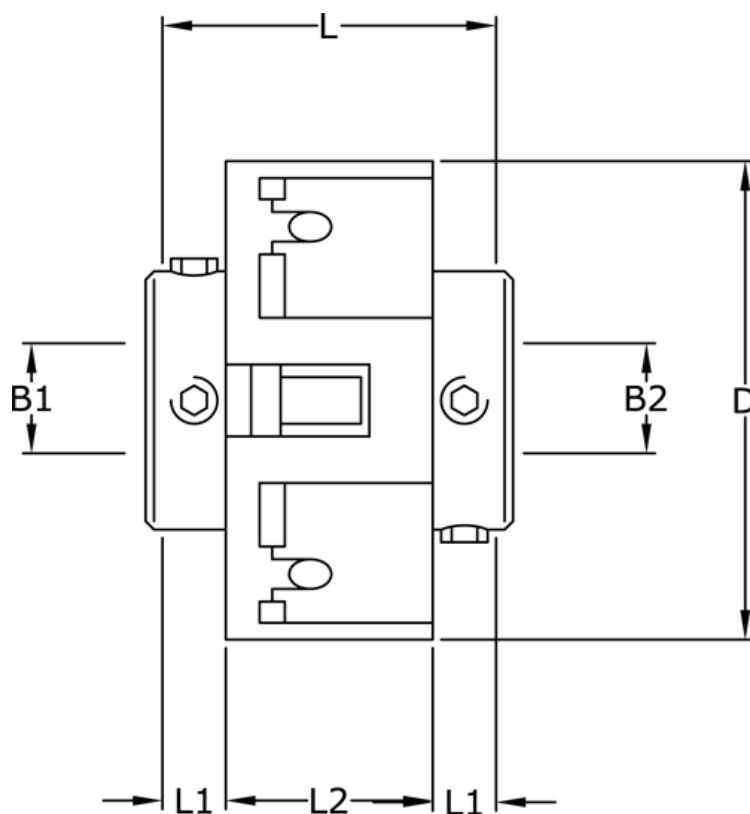

Article number: 3322201343232

Description: Uni-Lat Coupling size 201.34.32.32
set screw hub, bore 10/10 mm

Measures

B1	= 10
B2	= 10
D	= 34
L	= 25.2
L1	= 8.1
L2	= 8.9
Screw	= M4